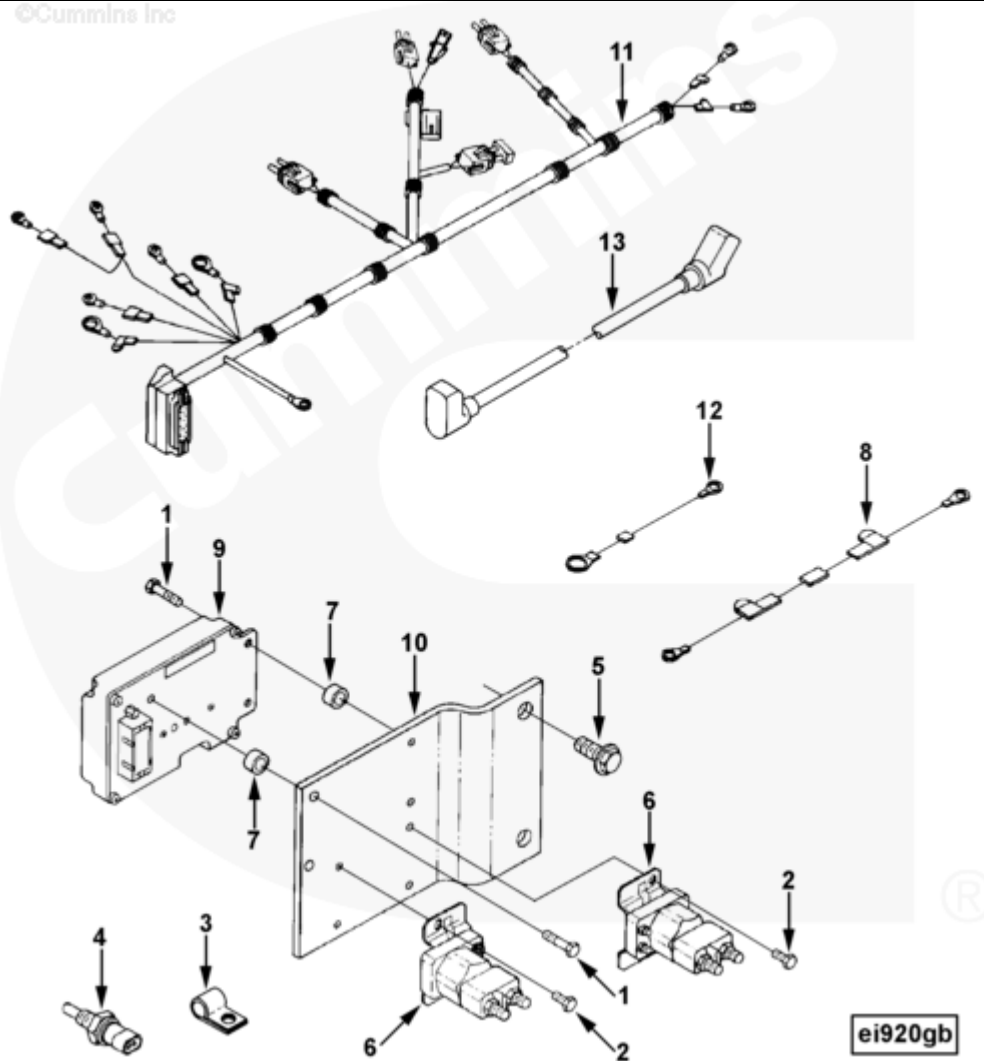

SMALL | MEDIUM | LARGE

Cart	Ref No	Part Number	Part Description	Required	Remarks
<input type="button" value="View My Cart"/>					

		EI9033-01	Engine Instrument		Instrument, engine (intake...(More)
					heater control)
					Speed Sensor Connection:
					Packard required alternator
					amperage: 105
					Contains electrical intake
					air heater
					Control module, magnetic
					switches,
					Wiring harness, bracket and
					mounting hardware.
					For use with 12volt "c"
					series engines with non
					isolated electrics.
<input type="checkbox"/>	1	S 168 C	Hexagon Head Cap Screw	4	1/4 - 20 X 1 in.
<input type="checkbox"/>	2	S 188 C	Hexagon Head Cap Screw	4	1/4 - 20 X 1/2 in.
<input type="checkbox"/>	3	108722	Clip	1	
<input type="checkbox"/>	4	3613547	Temperature Sensor	1	Intake Manifold
<input type="checkbox"/>	5	3901249	Hexagon Flange Head Cap Screw	2	M12 X 1.75 X 25.
<input type="checkbox"/>	6	3916301	Magnetic Switch	2	
<input type="checkbox"/>	7	3918363	Mounting Spacer	4	
<input type="checkbox"/>	8	3919368	Wiring Harness	1	
<input type="checkbox"/>	9	3921277	Heater Control Module	1	
	10	3921788	Control Bracket	1	
<input type="checkbox"/>	11	3921789	Wiring Harness	1	
<input type="checkbox"/>	12	3921790	Wiring Harness	1	
<input type="checkbox"/>	13	3923451	Electrical Wire	1	